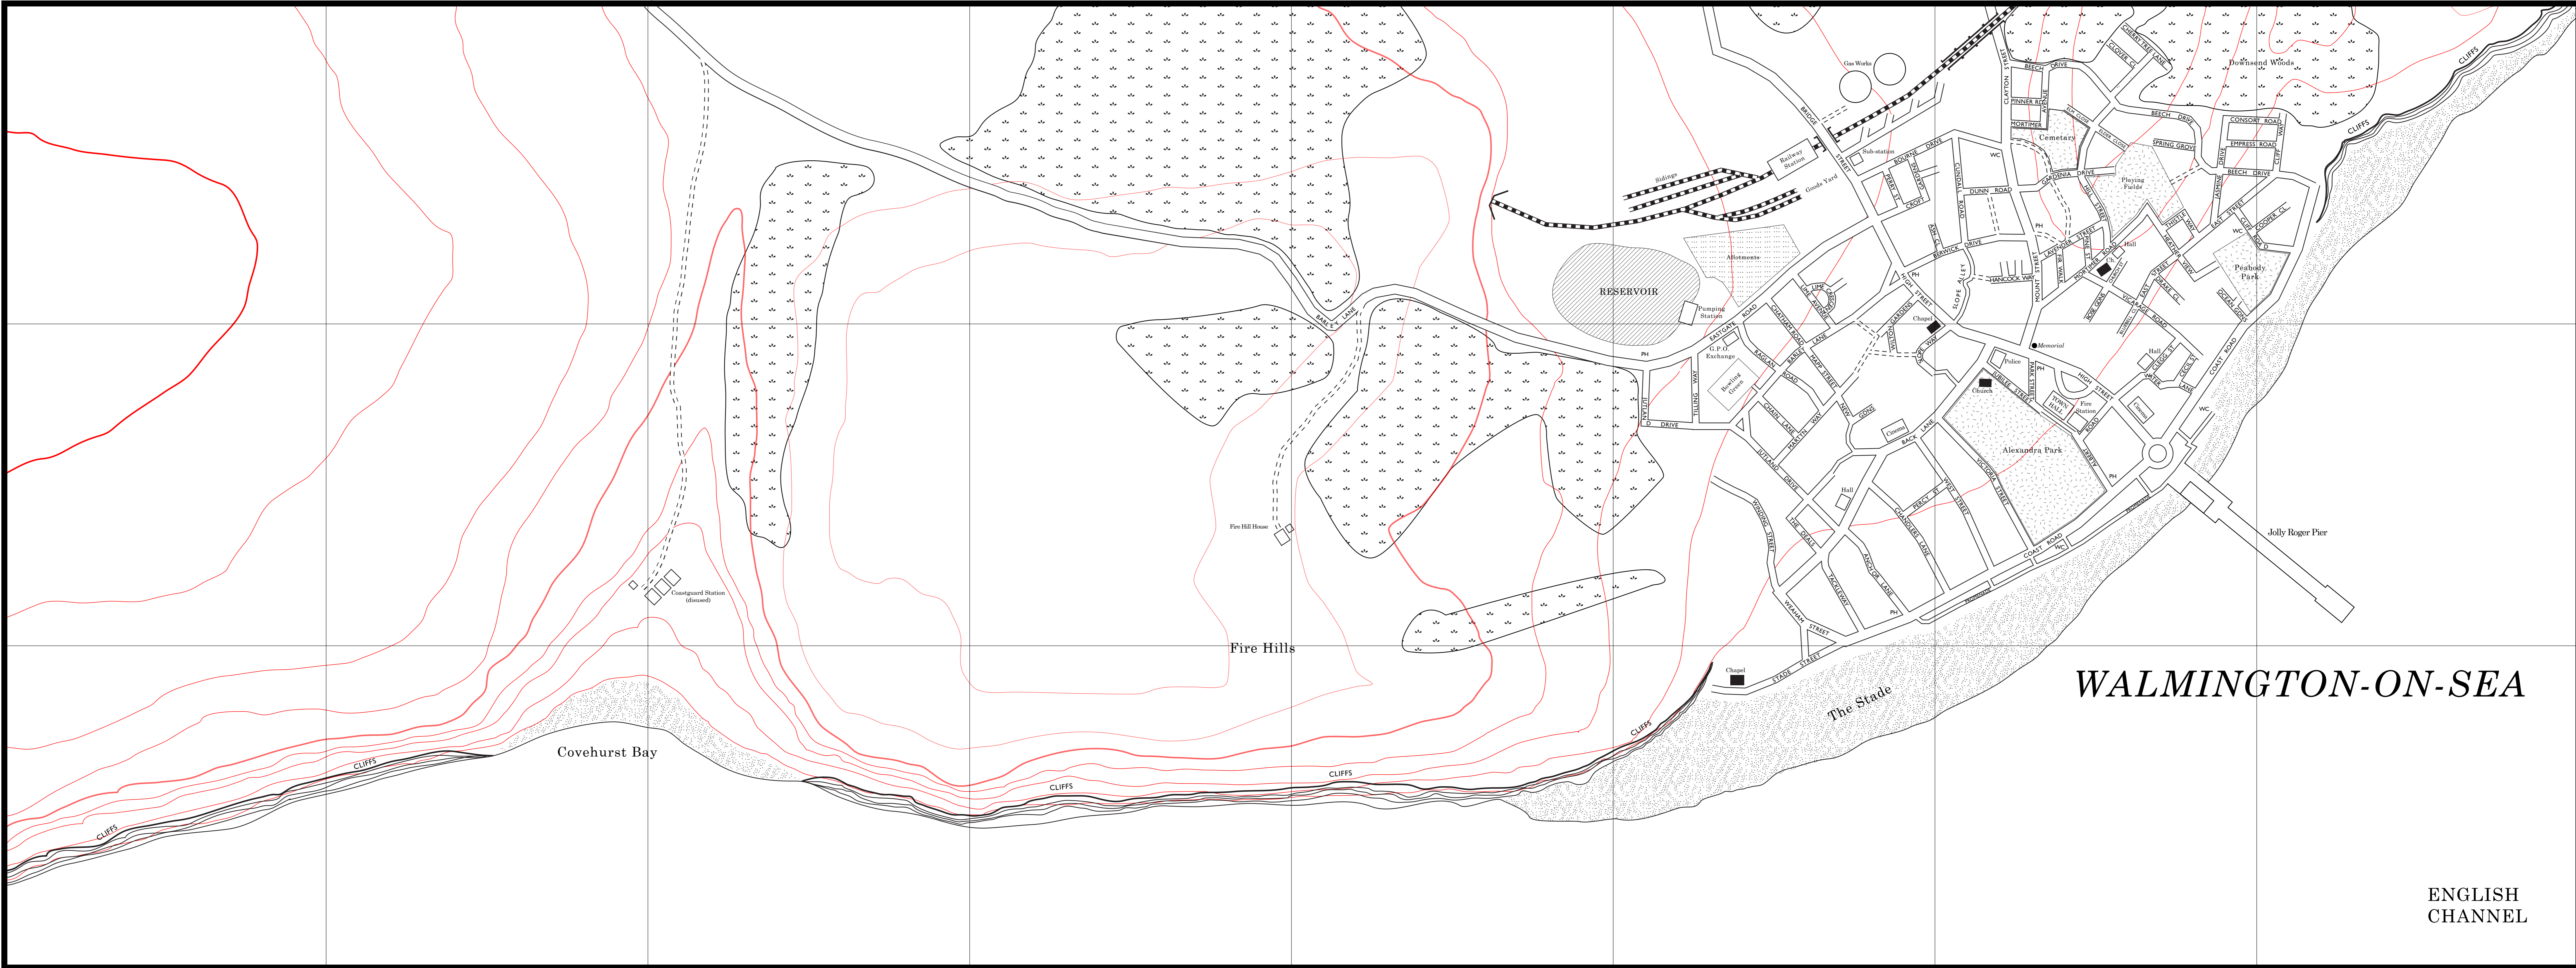

Eastgate, 4 miles

London, 63 miles

Winchelsea, 6 miles

WALMINGTON-ON-SEA

ENGLISH CHANNEL